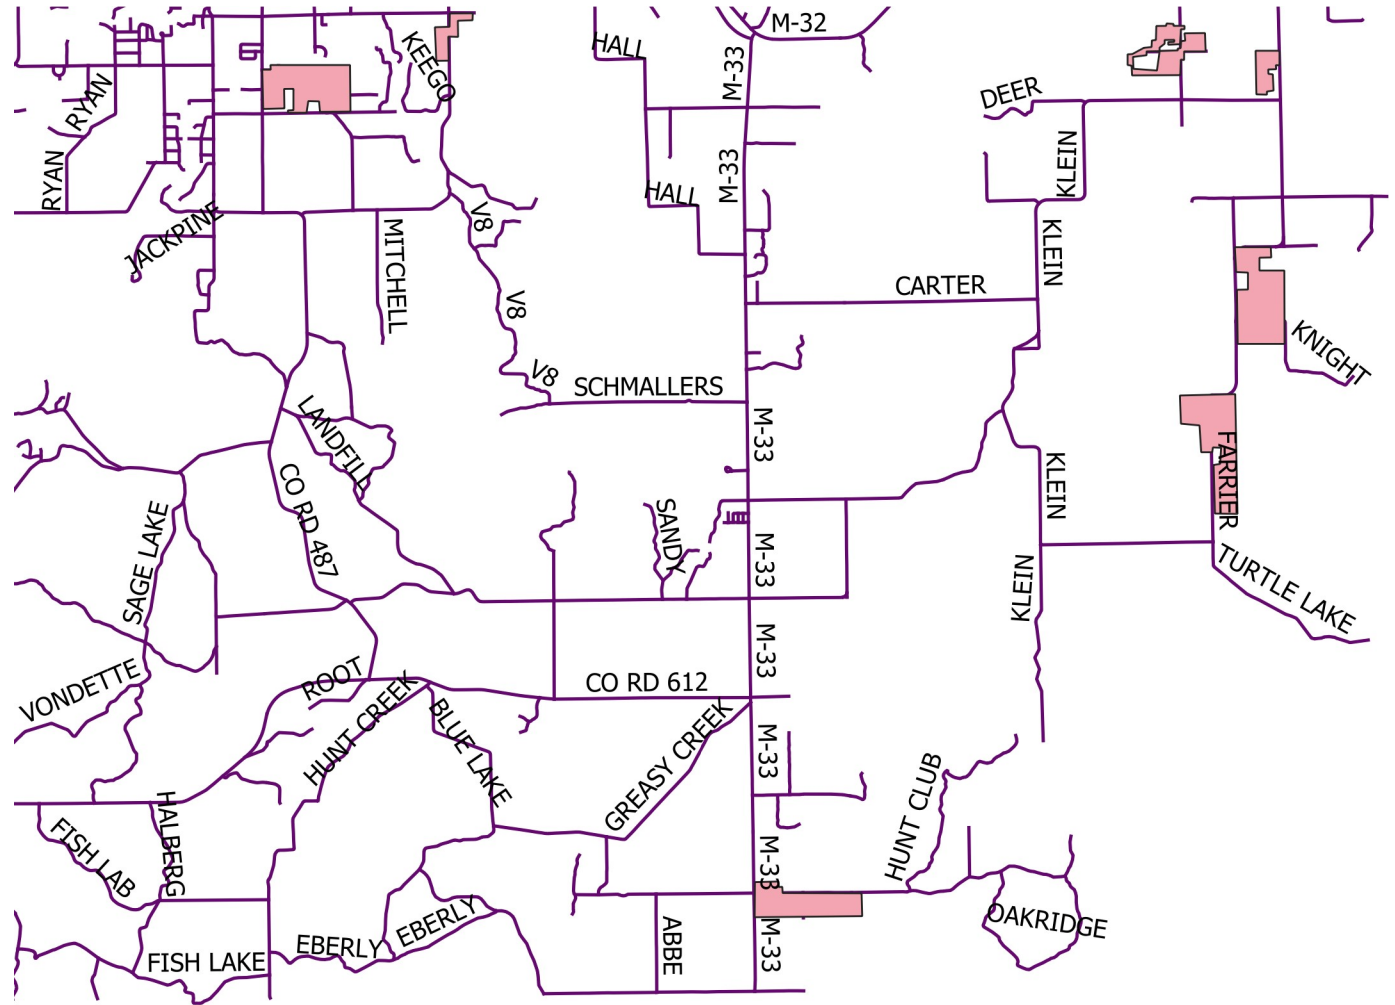

# 2022 Gypsy Moth Program Avery Township Spray Areas

Spray blocks Size (Acres)

Aver 1 245.5

Aver 2 48.8

No Opt-out sites affecting  
treatment areas.

# 2022 Gypsy Moth Program Hillman Township Spray Areas

Spray blocks Size (Acres)

- Hill 1 346.2
- Hill 2 436.5
- Hill 3 468.7
- Hill 4 106.8
- Hill 5 317.2
- Hill 6 142.7
- Hill 7 142.2

Opt-out sites affecting  
spray areas are marked  
Red with a grey buffer.

# 2022 Gypsy Moth Program Loud Township Spray Areas

Spray blocks Size (Acres)  
Loud 1 188.2

No Opt-out sites affecting  
spray areas.