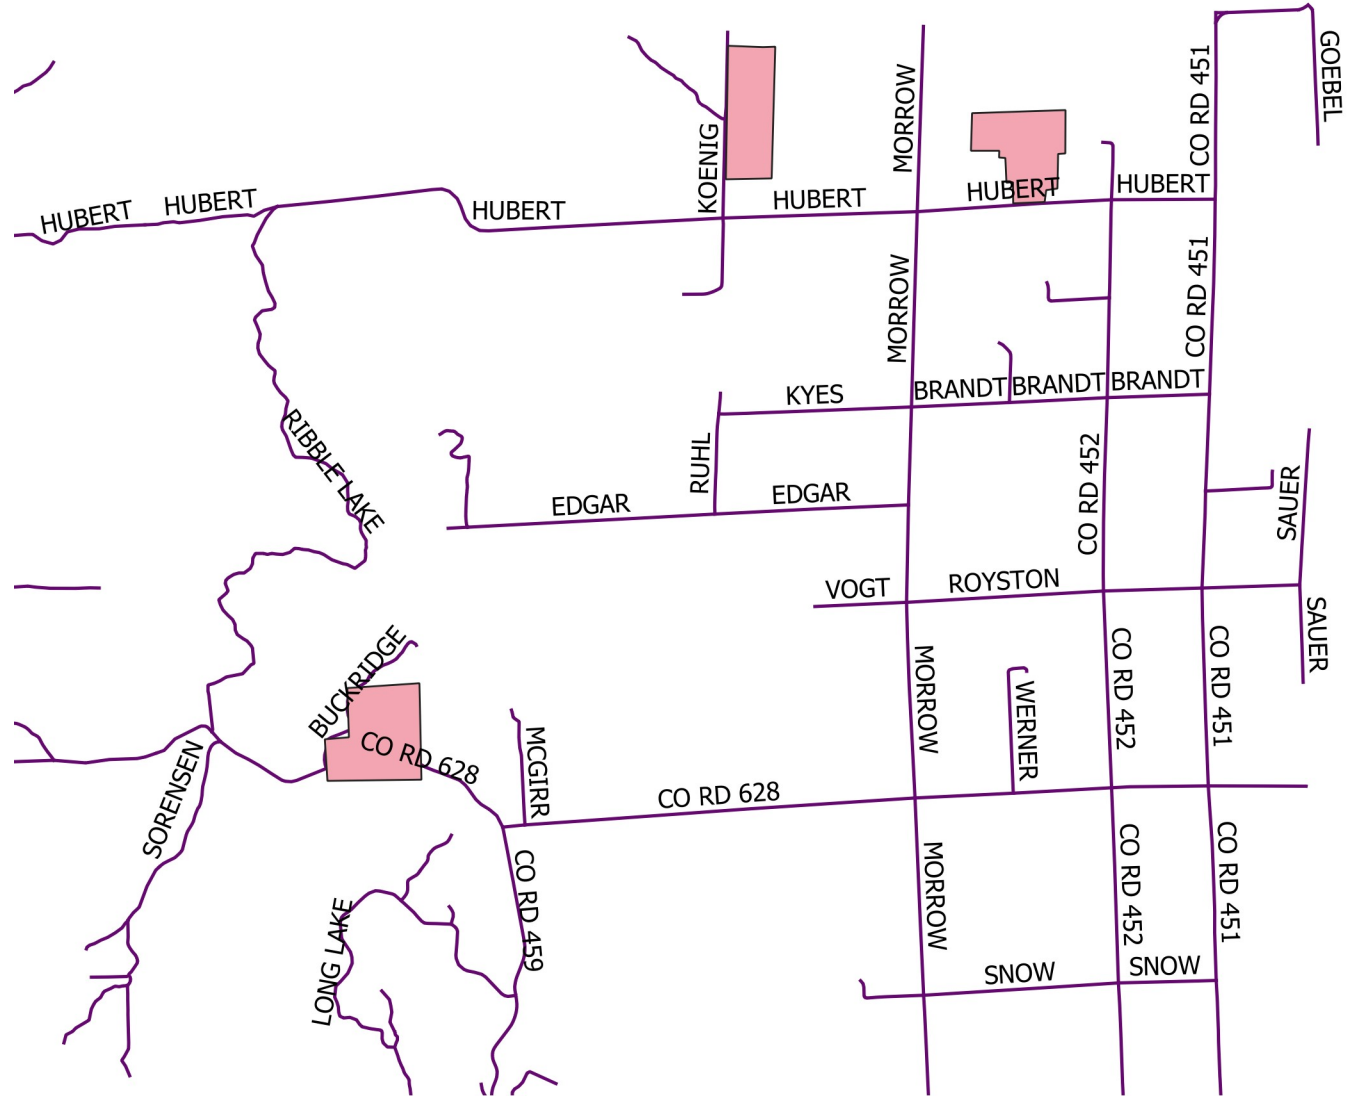

# 2022 Gypsy Moth Program Monmofrency Township Spray Areas

Spray blocks Size (Acres)

Mont 1 102.4

Mont 2 102.7

Mont 3 129.7

No Opt out sites

# 2022 Gypsy Moth Program Rust Township Spray Areas

Spray blocks Size (Acres)

Rust 1 123.2

Rust 2 54.1

Rust 3 264.5

rust 4 260.9

No Opt out sites affecting spray areas.