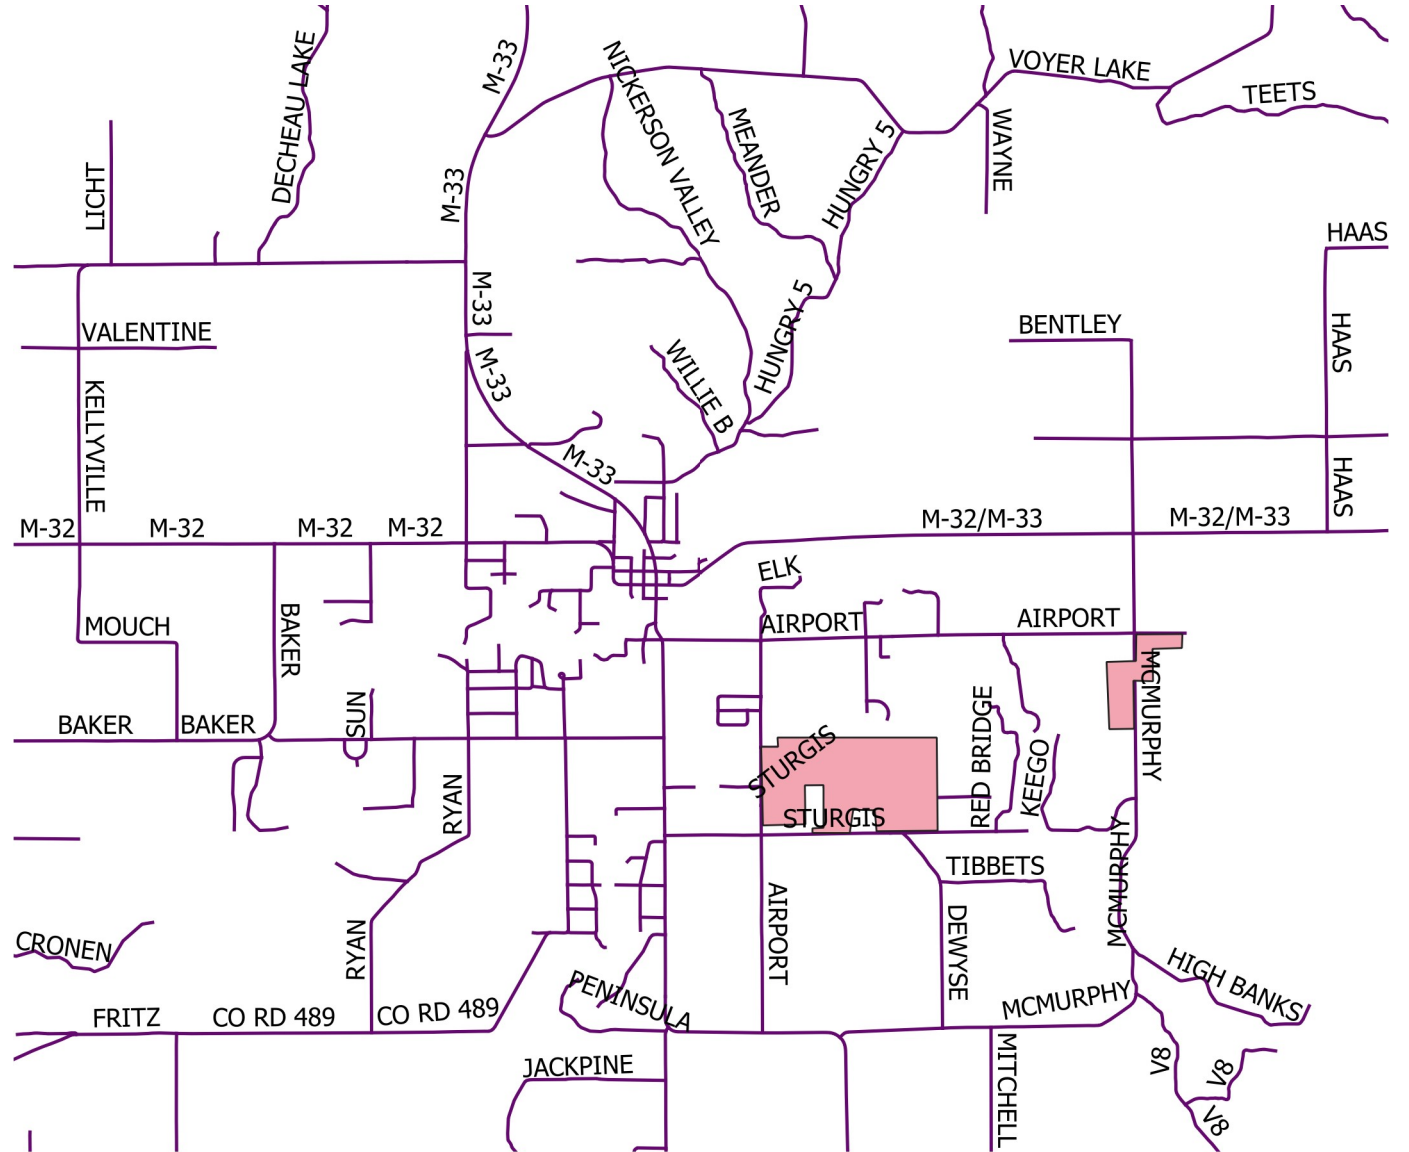

# 2022 Gypsy Moth Program Albert Township Spray Areas

## Opt outs From Block #

- EXC1 4.34 (Albe4)
- EXC2 1.07 (Albe4)
- EXC5 14.15 (Albe1)
- EXC7 2.5 (Albe5)

# 2022 Gypsy Moth Program Avery Township Spray Areas

Spray blocks Size (Acres)

Aver 1 245.5

Aver 2 48.8

No Opt-out sites affecting  
treatment areas.

# 2022 Gypsy Moth Program Hillman Township Spray Areas

Spray blocks Size (Acres)

- Hill 1 346.2
- Hill 2 436.5
- Hill 3 468.7
- Hill 4 106.8
- Hill 5 317.2
- Hill 6 142.7
- Hill 7 142.2

Opt-out sites affecting  
spray areas are marked  
Red with a grey buffer.