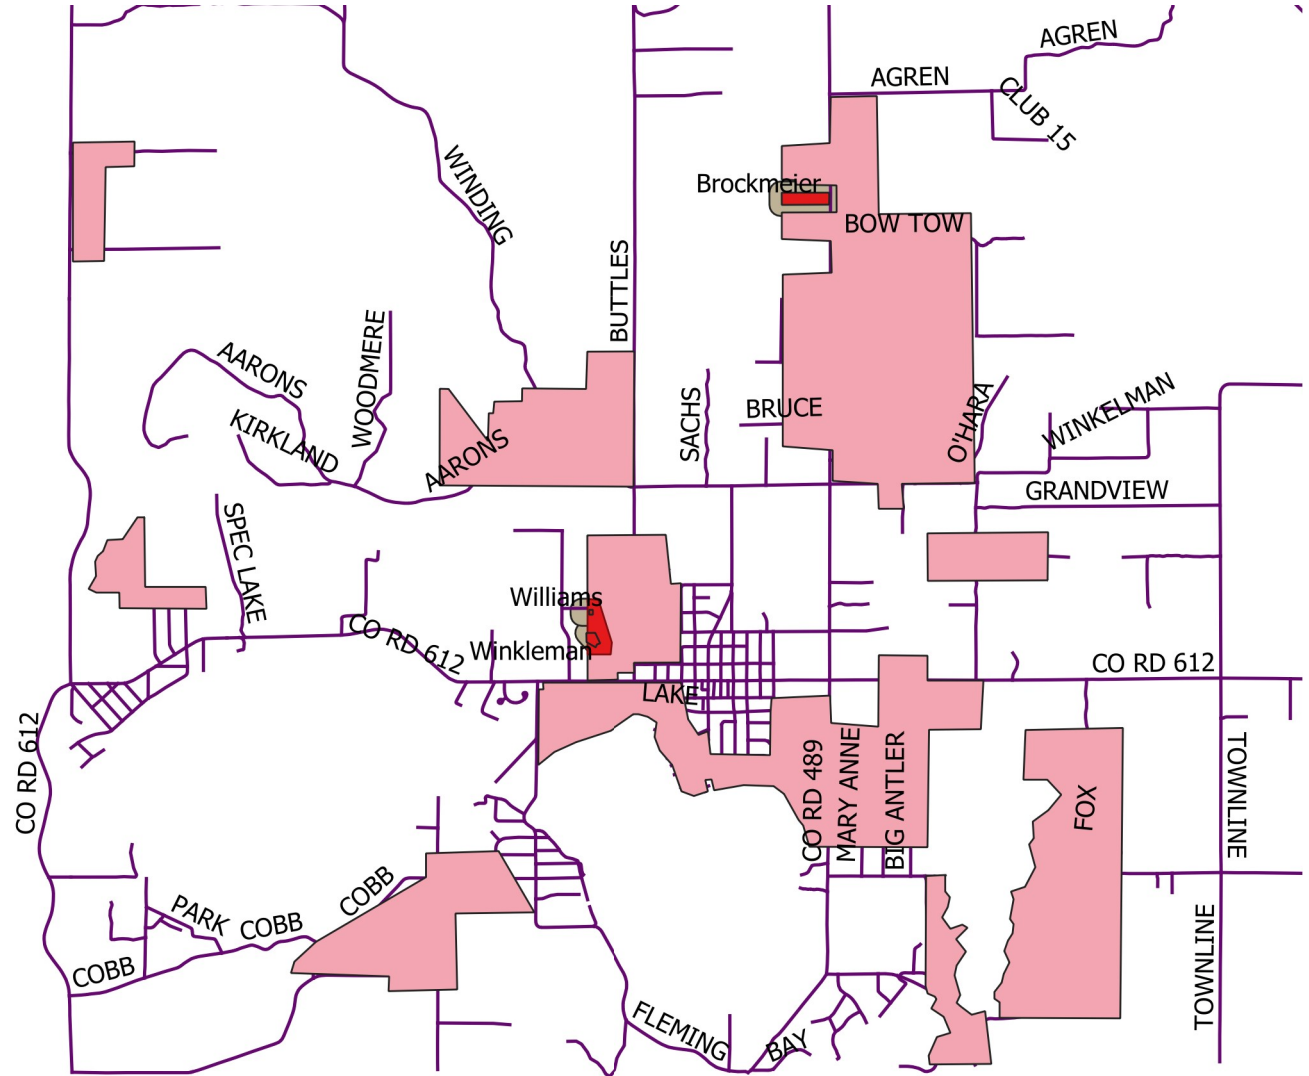

# 2022 Gypsy Moth Program Albert Township Spray Areas

## Spray blocks Size (Acres)

- Albe 1 957.86
- Albe 2 95.90
- Albe 3 321.92
- Albe 4 203.16
- Albe 5 626.63
- Albe 6 76.25
- Albe 7 481.65
- Albe 8 106.47
- Albe 9 269.40
- Albe 10 75.78

## Opt outs From Block #

- EXC1 4.34 (Albe4)
- EXC2 1.07 (Albe4)
- EXC5 14.15 (Albe1)
- EXC7 2.5 (Albe5)

# 2022 Gypsy Moth Program Avery Township Spray Areas

Spray blocks Size (Acres)

Aver 1 245.5

Aver 2 48.8

No Opt-out sites affecting  
treatment areas.