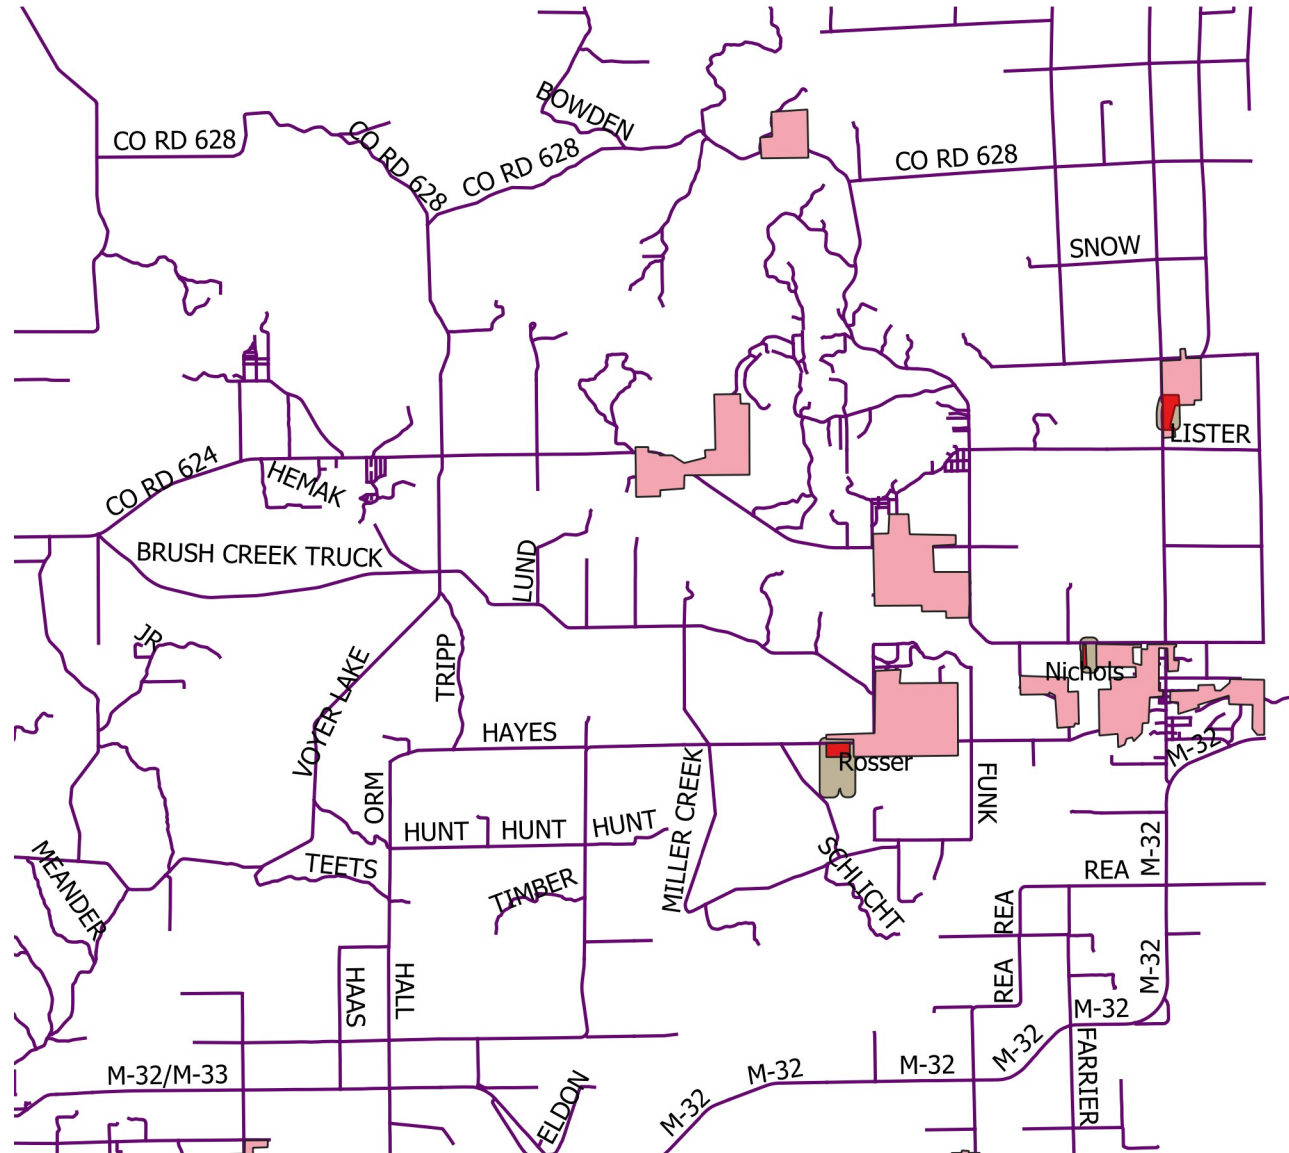

## Opt outs From Block #

- EXC1 4.34 (Albe4)
- EXC2 1.07 (Albe4)
- EXC5 14.15 (Albe1)
- EXC7 2.5 (Albe5)

# 2022 Gypsy Moth Program Avery Township Spray Areas

Spray blocks Size (Acres)

Aver 1 245.5

Aver 2 48.8

No Opt-out sites affecting  
treatment areas.

# 2022 Gypsy Moth Program Hillman Township Spray Areas

Spray blocks Size (Acres)

- Hill 1 346.2
- Hill 2 436.5
- Hill 3 468.7
- Hill 4 106.8
- Hill 5 317.2
- Hill 6 142.7
- Hill 7 142.2

Opt-out sites affecting  
spray areas are marked  
Red with a grey buffer.

# 2022 Gypsy Moth Program Loud Township Spray Areas

Spray blocks Size (Acres)  
Loud 1 188.2

No Opt-out sites affecting  
spray areas.