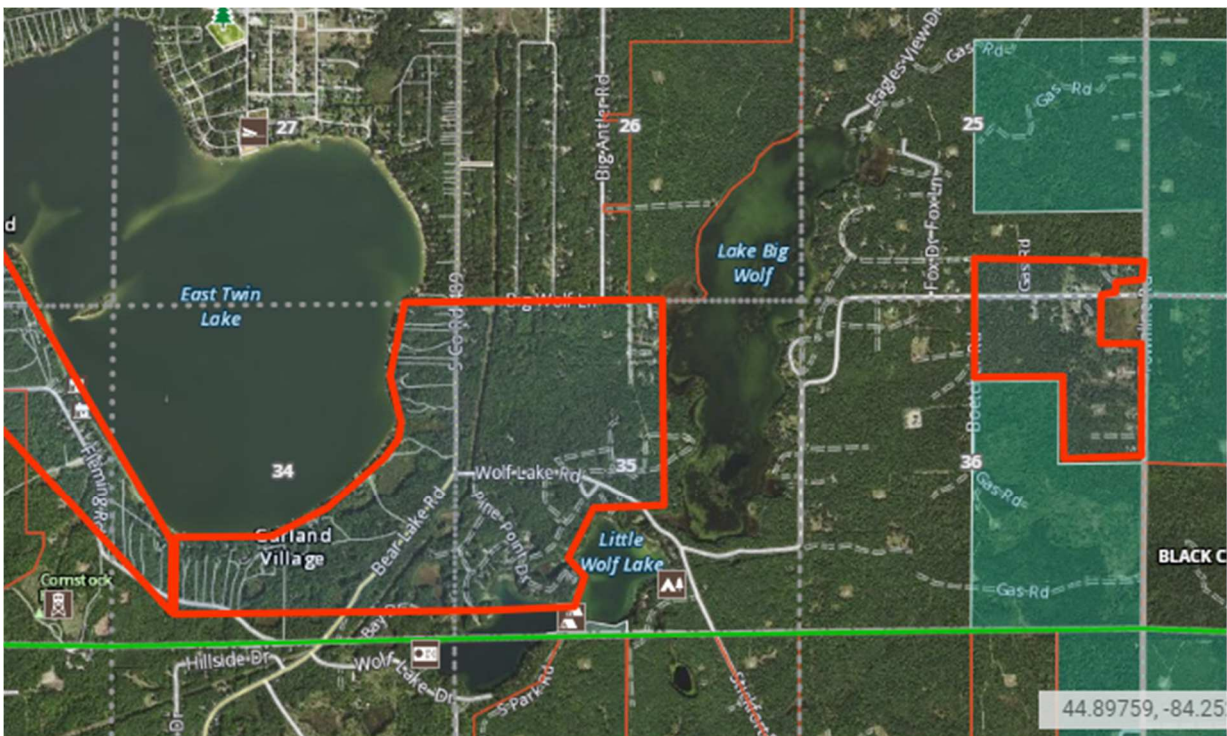

Montmorency County Proposed Treatment Areas 2021

March 24, 2021

Treatment areas are outlined in red, opt out and exclusion areas are marked in yellow

Albert Township

Montmorency County Proposed Treatment Areas 2021

March 24, 2021

Treatment areas are outlined in red, opt out and exclusion areas are marked in yellow

Albert & Briley Township

Montmorency County Proposed Treatment Areas 2021

March 24, 2021

Treatment areas are outlined in red, opt out and exclusion areas are marked in yellow

Avery Township