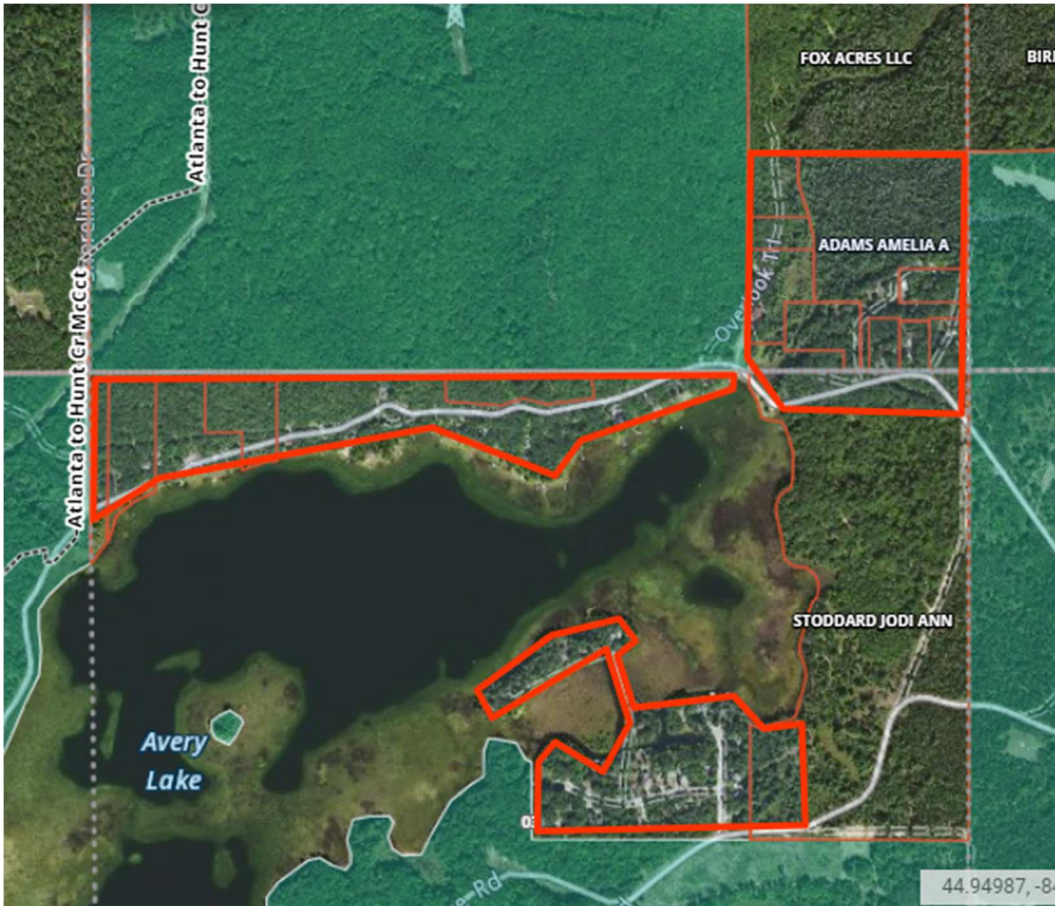

Montmorency County Proposed Treatment Areas 2021

March 24, 2021

Treatment areas are outlined in red, opt out and exclusion areas are marked in yellow

Albert Township

Montmorency County Proposed Treatment Areas 2021

March 24, 2021

Treatment areas are outlined in red, opt out and exclusion areas are marked in yellow

Albert & Briley Township

Montmorency County Proposed Treatment Areas 2021

March 24, 2021

Treatment areas are outlined in red, opt out and exclusion areas are marked in yellow

Montmorency County Proposed Treatment Areas 2021

March 24, 2021

Treatment areas are outlined in red, opt out and exclusion areas are marked in yellow

Canada Creek Areas

Montmorency County Proposed Treatment Areas 2021

March 24, 2021

Treatment areas are outlined in red, opt out and exclusion areas are marked in yellow

Montmorency County Proposed Treatment Areas 2021

March 24, 2021

Treatment areas are outlined in red, opt out and exclusion areas are marked in yellow