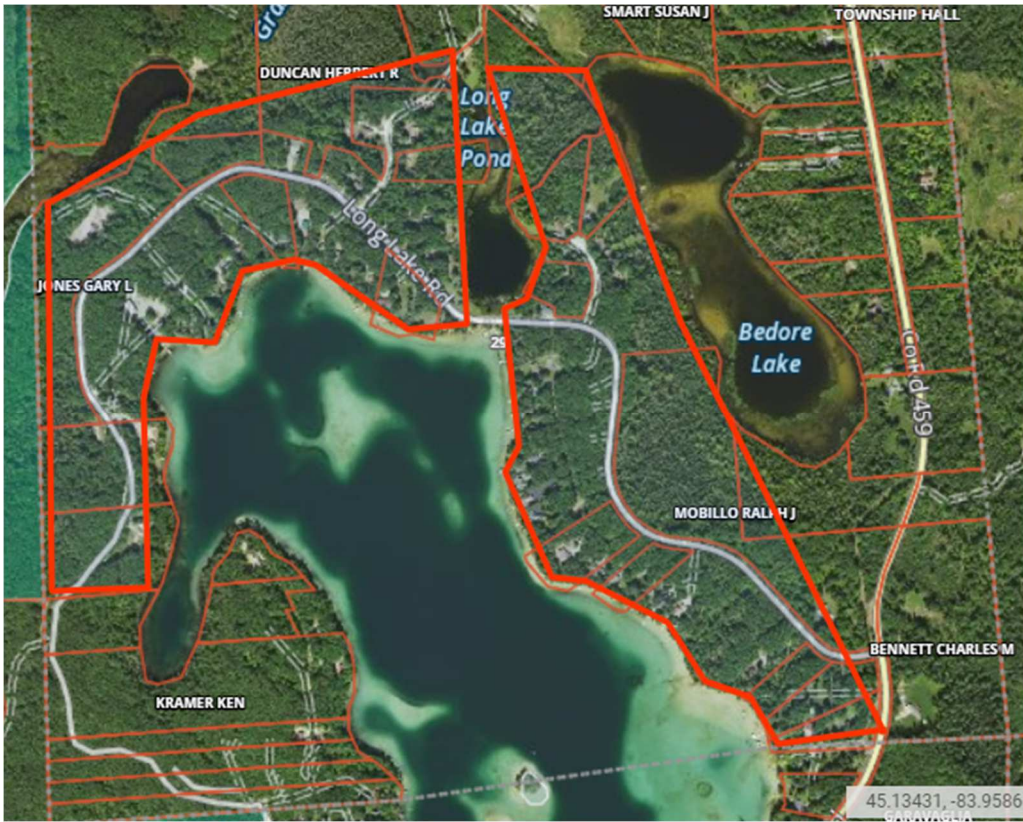

## Detail of exclusion area around Weaver property

Montmorency County Proposed Treatment Areas 2021

March 24, 2021

Treatment areas are outlined in red, opt out and exclusion areas are marked in yellow

Montmorency County Proposed Treatment Areas 2021

March 24, 2021

Treatment areas are outlined in red, opt out and exclusion areas are marked in yellow

Montmorency Township

Montmorency County Proposed Treatment Areas 2021

March 24, 2021

Treatment areas are outlined in red, opt out and exclusion areas are marked in yellow

Montmorency County Proposed Treatment Areas 2021

March 24, 2021

Treatment areas are outlined in red, opt out and exclusion areas are marked in yellow

Canada Creek Areas

Montmorency County Proposed Treatment Areas 2021