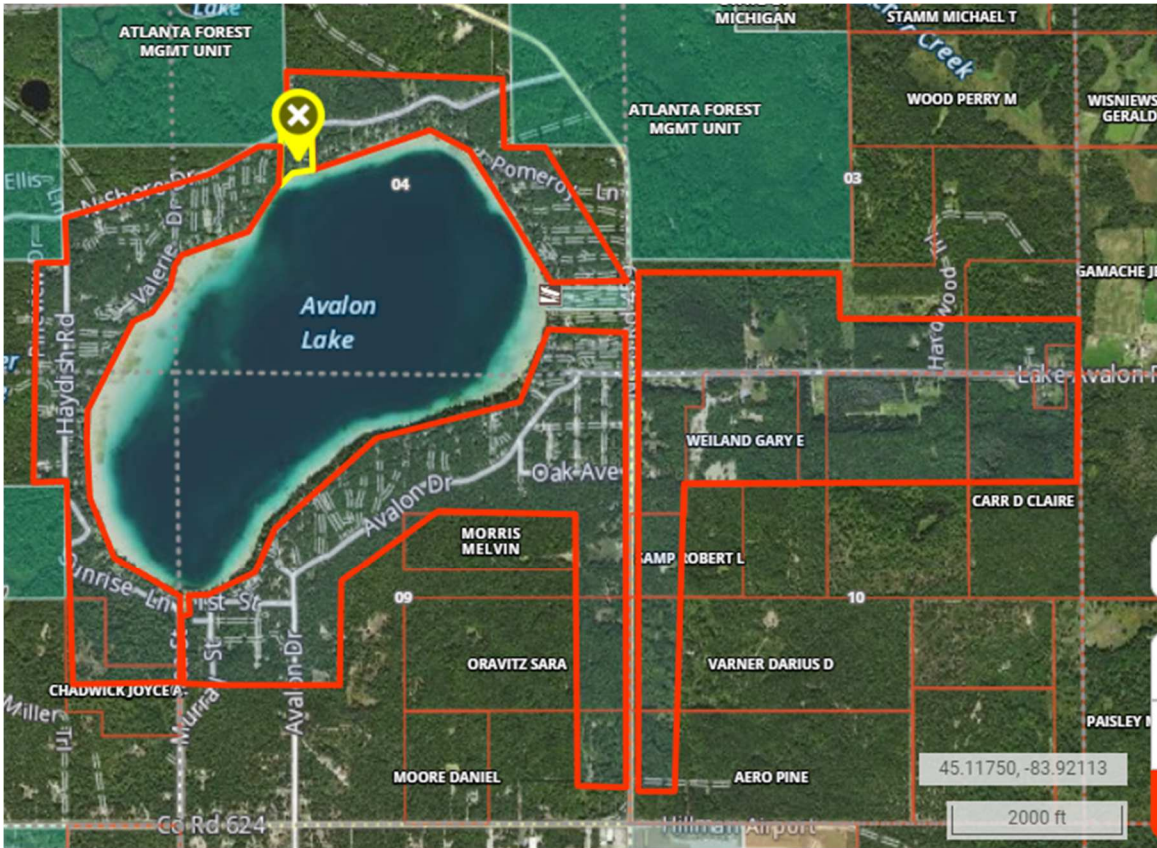

Montmorency County Proposed Treatment Areas 2021

March 24, 2021

Treatment areas are outlined in red, opt out and exclusion areas are marked in yellow

Hillman Township