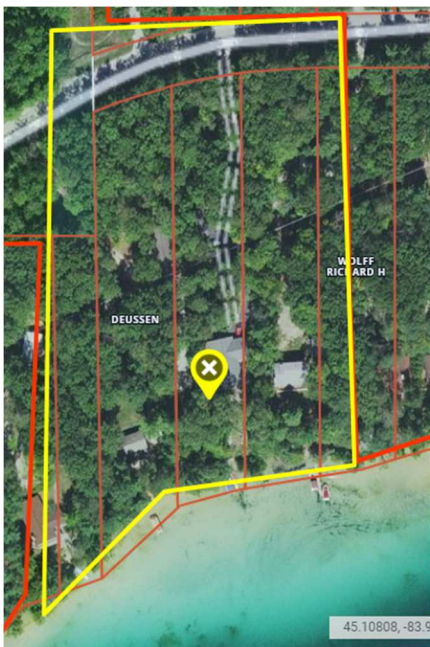

Detail of exclusion area around Weaver property